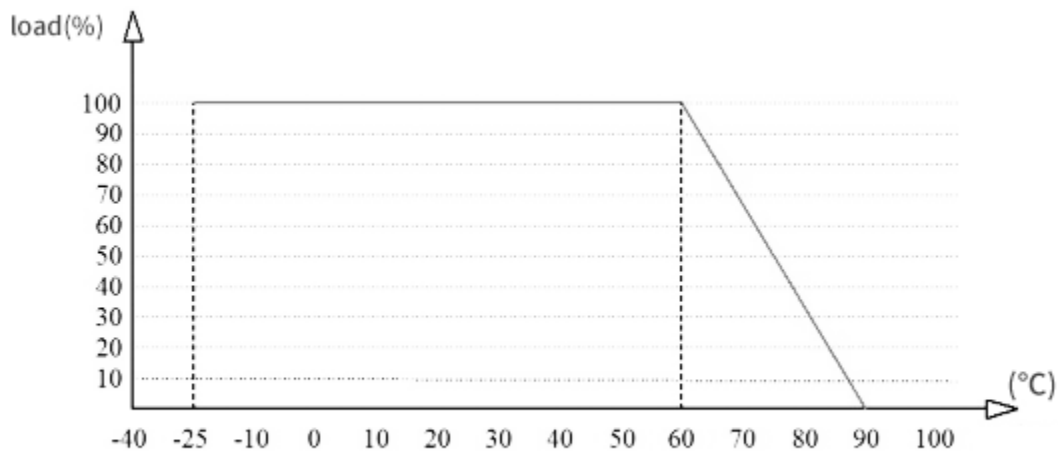

Hi-Link HLK-2M24

▲ Input voltage and load characteristic curve

▲ Ambient temperature and load characteristic curve

PIN FUNCTION	
1	AC
2	AC
3	-V0
4	+V0
WEIGHT: $18 \pm 1G$	

UNIT: MM(mm)