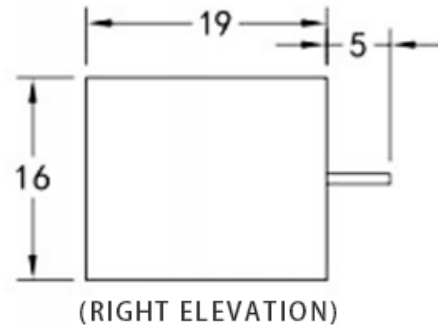

Hi-Link HLK-2M24

▲ Input voltage and load characteristic curve

▲ Ambient temperature and load characteristic curve

PIN FUNCTION	
1	AC
2	AC
3	-V0
4	+V0
WEIGHT: $18 \pm 1G$	

UNIT: MM(mm)