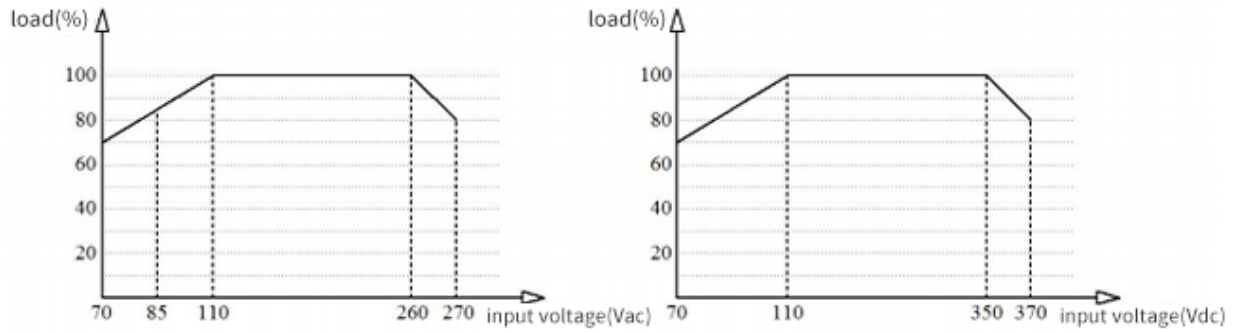

Hi-Link HLK-2M24

▲ Input voltage and load characteristic curve

▲ Ambient temperature and load characteristic curve

PIN FUNCTION	
1	AC
2	AC
3	-V0
4	+V0
WEIGHT: $18 \pm 1G$	

UNIT: MM(mm)