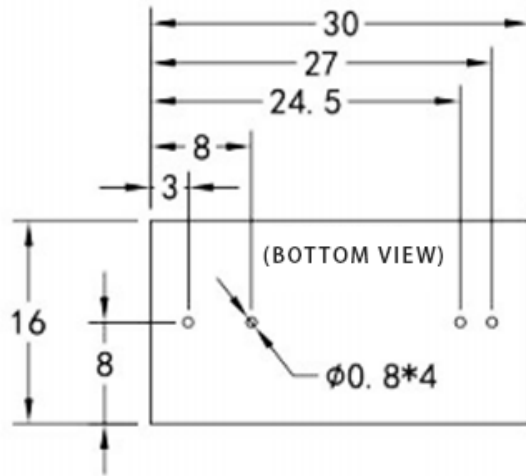

Hi-Link HLK-2M24

▲ Input voltage and load characteristic curve

▲ Ambient temperature and load characteristic curve

PIN FUNCTION	
1	AC
2	AC
3	-V0
4	+V0
WEIGHT: $18 \pm 1G$	

UNIT: MM(mm)