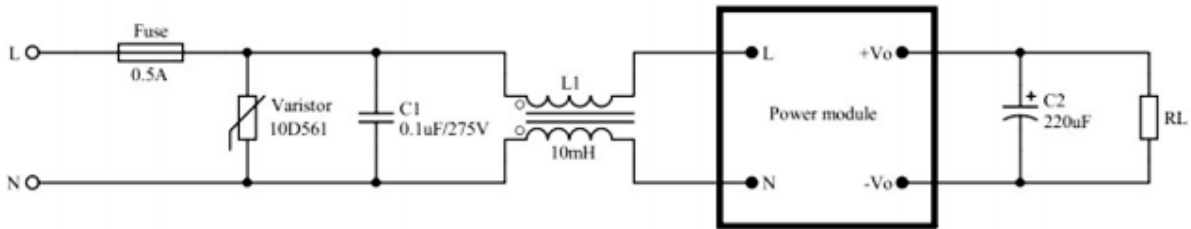

Hi-Link HLK-2M24

▲ Input voltage and load characteristic curve

▲ Ambient temperature and load characteristic curve

PIN FUNCTION	
1	AC
2	AC
3	-V0
4	+V0
WEIGHT: $18 \pm 1G$	

UNIT: MM(mm)